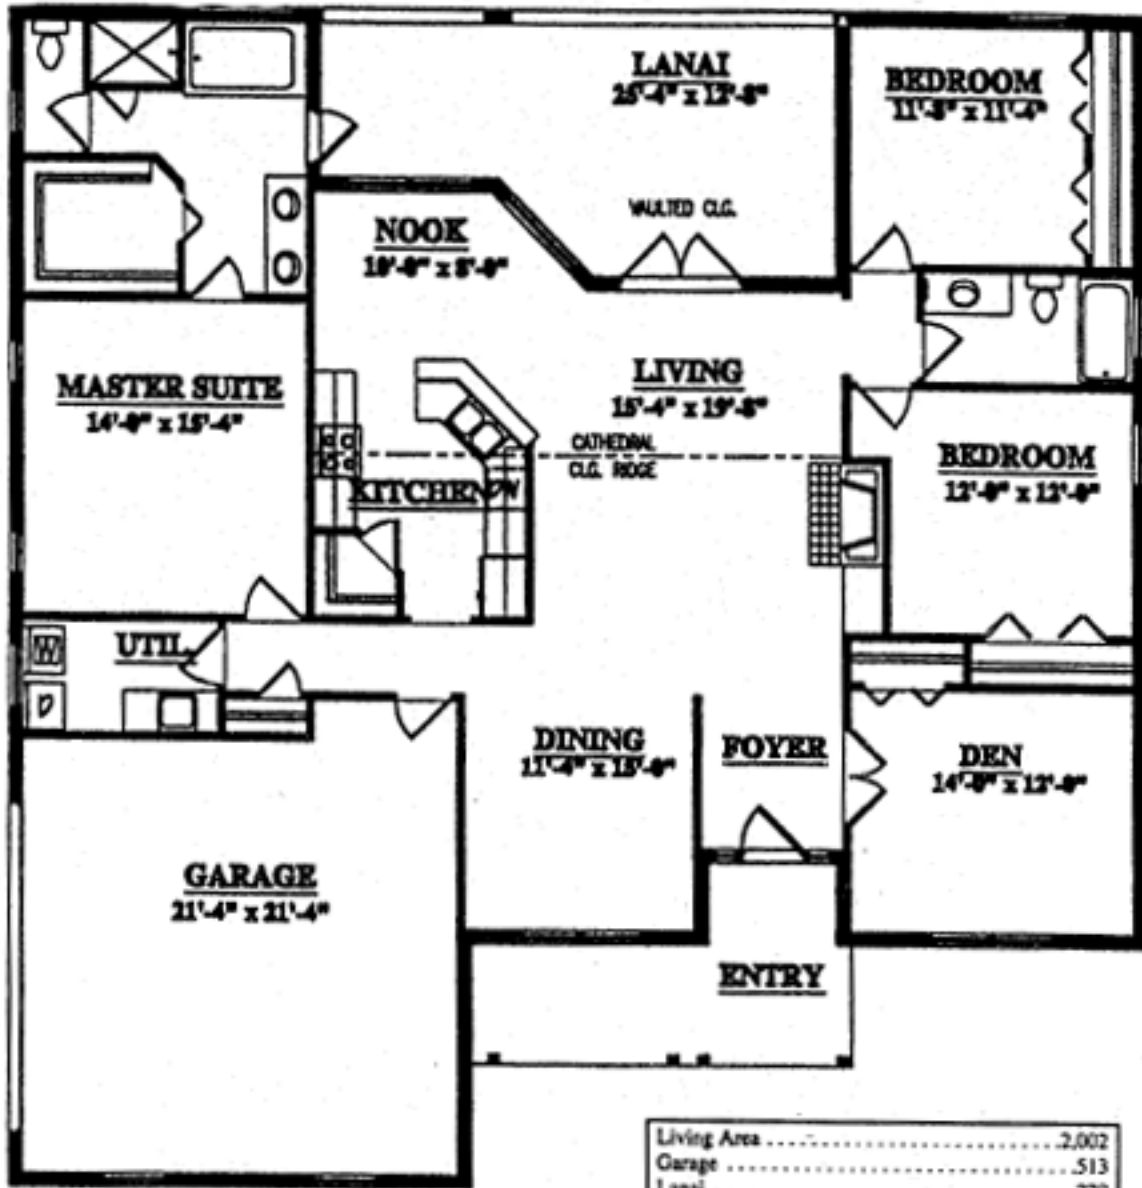

THE ROSEDALE ELITE

Living Area	2,002
Garage	513
Lanai	270
Entry	138
Total Under Roof	2,883

*H*ICKMAN HOMES

“HOMES OF DISTINCTION”

(863) 646-1166

WWW.HICKMANHOMES.NET

“Go Green” This document printed on recycled paper.